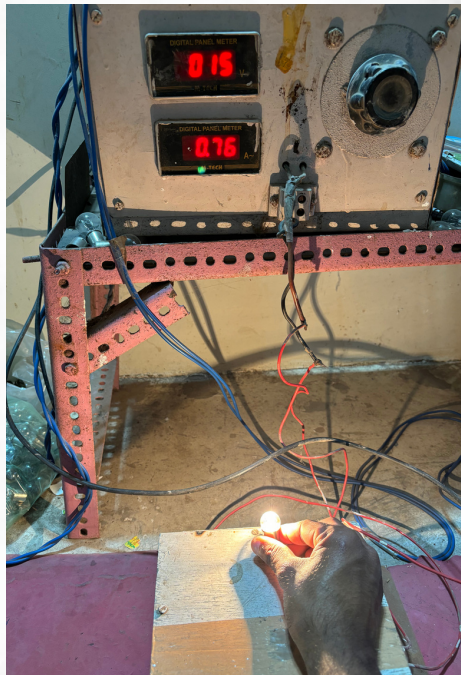

OUR PRODUCTS

**WEDGE BASE T13
12V10W**

**S25 12V21W &
24V21W & BA15S**

**WEDGE BASE T20
12V21W**

**AMBER COLOR WEDGE
BASE T20 12V21/5W**

Nicolux Auto Lamps
& Auto Accessories

GALLERY

**Nicolux Auto Lamps
& Auto Accessories**