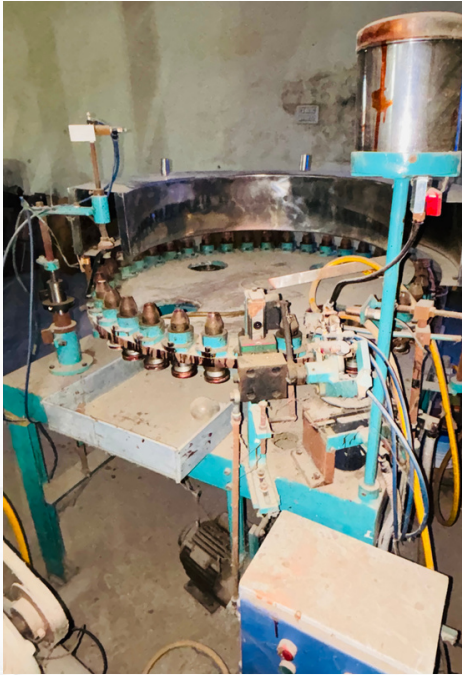

OUR PRODUCTS

**WEDGE BASE T13
12V10W**

**S25 12V21W &
24V21W & BA15S**

**WEDGE BASE T20
12V21W**

**AMBER COLOR WEDGE
BASE T20 12V21/5W**

Nicolux Auto Lamps
& Auto Accessories

GALLERY

**Nicolux Auto Lamps
& Auto Accessories**